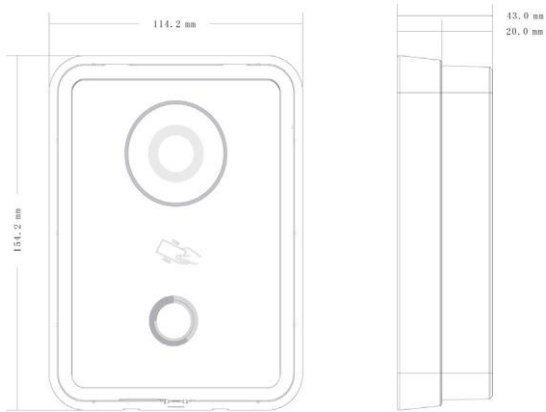

### Interface

Door Control	1
--------------	---

Alarm In	2(1ch unlock button, 1ch feedback)
----------	------------------------------------

Tamper Switch	1
---------------	---

### General

Ingress Protection	IP65
--------------------	------

Installation	Surface
--------------	---------

Material	Tempered Glass
----------	----------------

Power	DC 24V
-------	--------

Power Consumption	Standby ≤1W, Work ≤4W
-------------------	-----------------------

Working Temperature	-30°C~+60°C
---------------------	-------------

Relative Humidity	10%~90%RH
-------------------	-----------

Dimensions	114.2mm×154.2mm×43.0mm
------------	------------------------

Weight	0.5kg
--------	-------

Dimensions

View Area

Application